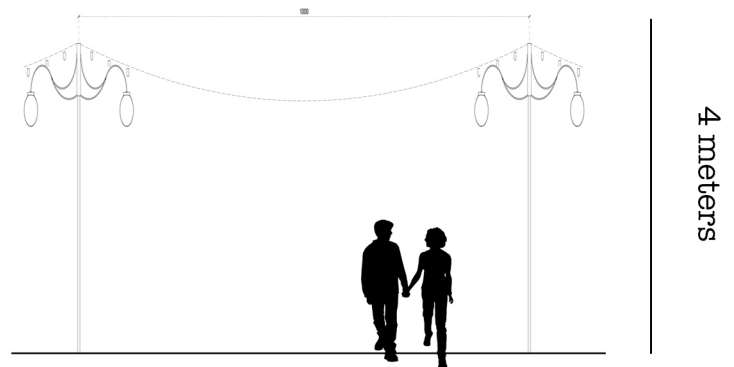

Avenue Luminaire Technical Specifications

- 30 units available.
- Each lamp has 4 x 5w LED RGB colour remote controllable light bulbs.
- For out door or indoor use :
  I P 65 /44 Rated.
- The Lamps can be mounted on most types of scaffold structure or scaffold post.
- For events with an existing scaffold and pot locking system in place, we ask that the Put locks are put in for our arrival.

For events on hard standing we can arrange a bespoke solution to suit your event

- The lamps can be mounted at any height, usually approx 14 ft/ 4 meter posts are used
- 1 x 16 amp electrical feed is required for the installation.

* Installation time - 1 to 2 days depending on amount of lamps required.

- 2 x crew.

Examples of possible layouts.

A myriad of arrangements can be achieved to suit any location.