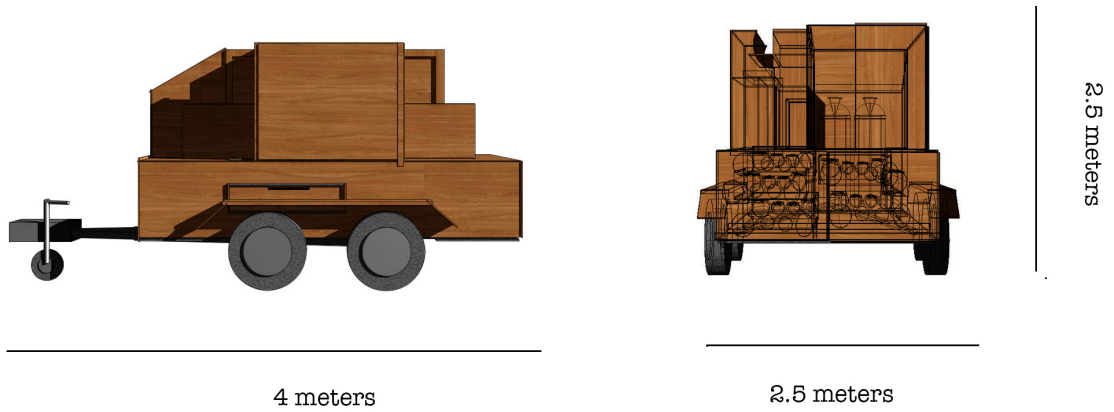

Designed to bring people together, the Dis-Organ inspires communal, uplifting spaces out of unusual or incongruous locations.

Dis Organ Rental Information.

Sizes

Transport

The Dis Organ is constructed on a trailer for ease of transport and can be towed by a variety of vehicle.

The Organ and small arena can be transported in a 20ft shipping container for over seas events. & 2 x 20ft container can transport the full Circus Kinetica arena.

Configurations

Interactive church organ mode.