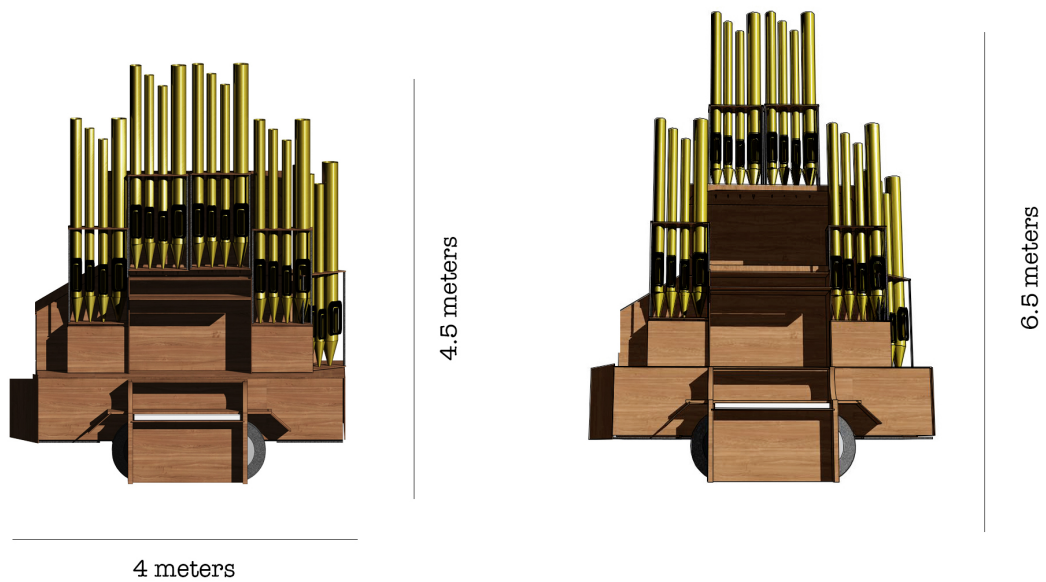

The Dis Organ

The Dis Organ is a nomadic, reimagining of a classical instrument traditionally used to convey sacred music to gathered communities, and to inspire awe and celebration.

A fire-breathing, smoke belching interactive industrial musical machine, The Dis-Organ is both stand-alone playable instrument sculpture and party starting raised DJ booth with sound system.

Designed to bring people together, the Dis-Organ inspires communal, uplifting spaces out of unusual or incongruous locations.

Dis Organ Rental Information.

Sizes

Transport

The Dis Organ is constructed on a trailer for ease of transport and can be towed by a variety of vehicle.

The Organ and small arena can be transported in a 20ft shipping container for over seas events. & 2 x 20ft container can transport the full Circus Kinetica arena.

Configurations

Interactive church organ mode.