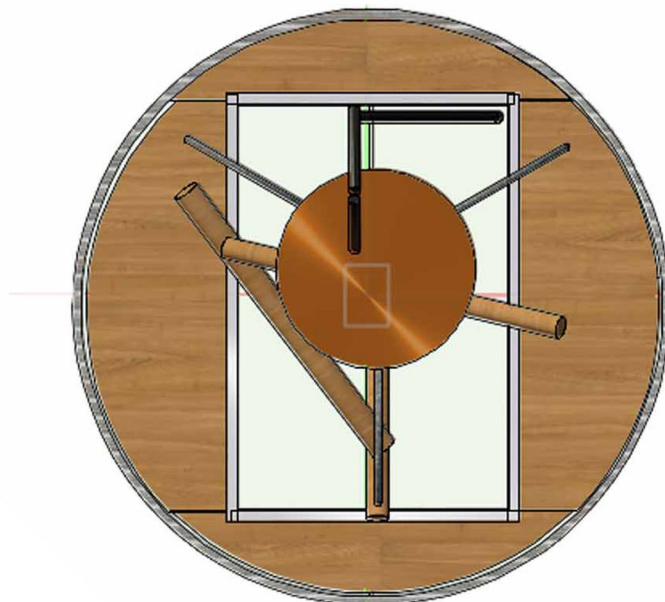

Enki's Folly

Giant Water Sculpture Hire Information

The "Enki's Folly", Giant water Sculpture is a captivating self-contained water installation of a scale that demands attention.

It can be either stand-alone feature or used in conjunction with additional plating.

Water Sculpture Technical Information.

Kinetic water
Sculpture.

RGB Coloured lighting
Effects.

Scent producing
effects.

Power requirement:
1 x 16 amp feed

Install time:
1 x day installation
time.

Crew: 3

Optional extra planting can be arranged