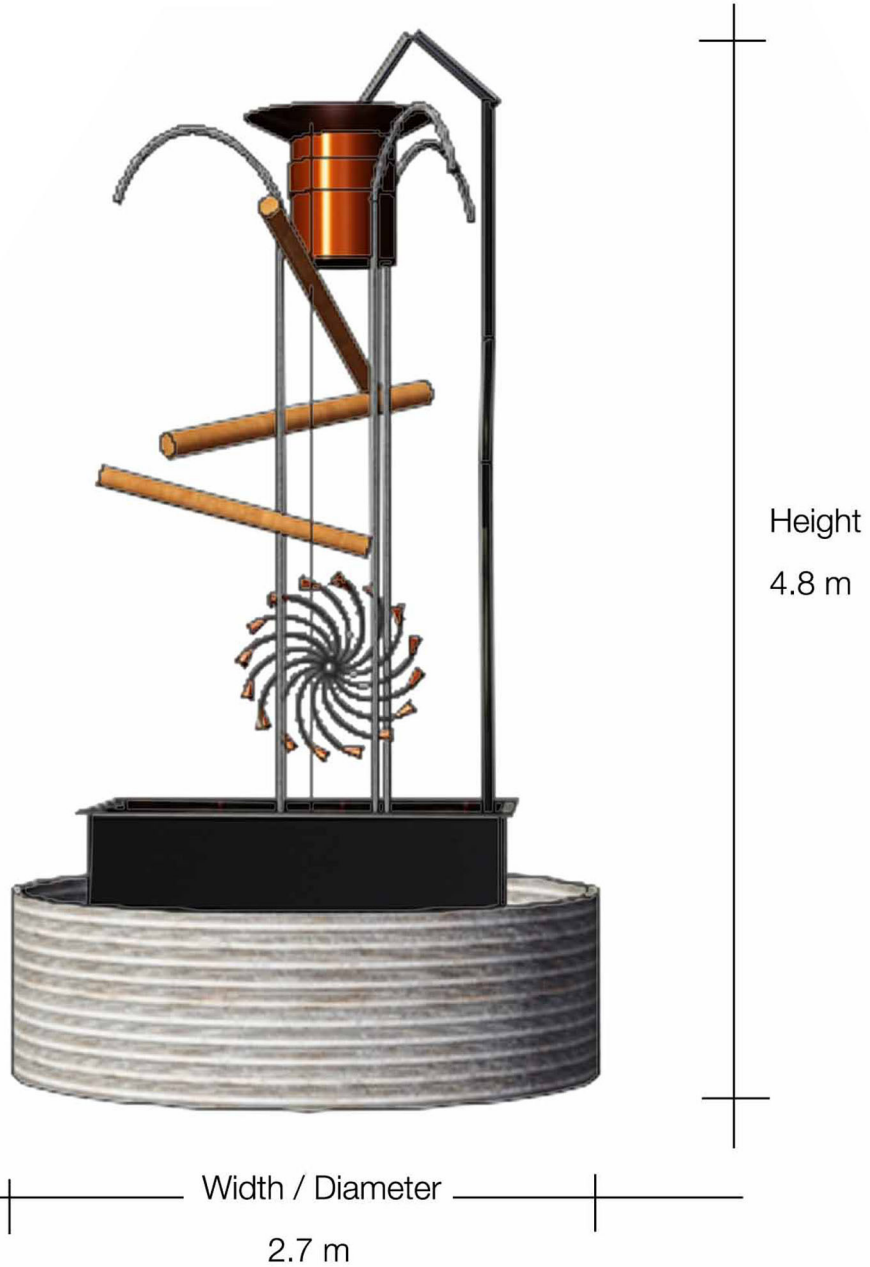

Enki's Folly

Giant Water Sculpture Hire Information

The "Enki's Folly", Giant water Sculpture is a captivating self-contained water installation of a scale that demands attention.

It can be either stand-alone feature or used in conjunction with additional plating.

Water Sculpture Technical Information.

Kinetic water
Sculpture.

RGB Coloured lighting
Effects.

Scent producing
effects.

Power requirement:
1 x 16 amp feed

Install time:
1 x day installation
time.

Crew: 3

Optional extra planting can be arranged