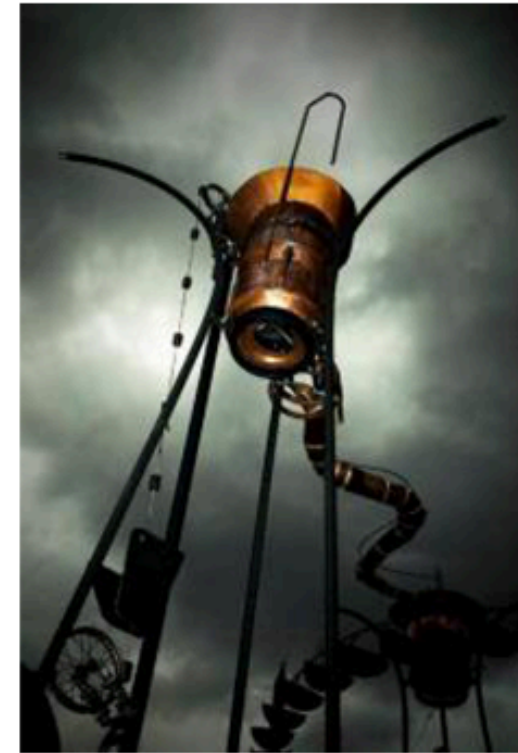

www.circuskinetica.com

The Avenue Luminare

www.circuskinetica.com

The “Avenue Luminiere”, Circus Kinetica’s interactive, modular lighting system is an elegant and practical way of both illuminating your event and defining a space. Comprised of up to 30 units, each light is individually controllable/colour adjustable and designed for external use.

www.circuskinetica.com

The Tower Of Fable

www.circuskinetica.com

The “Tower of Fable”, cousin to the famous “Kinetica Brothers’ Mechanical Punch Bar” is a captivating self-contained water installation of a scale that demands attention. It can either be a stand-alone feature or be used in conjunction with the “Punch Bar” and has optional bespoke, fitted timber benches, turning it into a sculptural seating solution.

www.circuskinetica.com

The Kinetica Brother's Mechanical Punch Bar

www.circuskinetica.com

The “Kinetica Brothers’ Mechanical Punch Bar” is the unique and spectacular flagship piece of Circus Kinetica’s ever growing world of mechanical wonder. This free standing “pop-up” installation can be erected in virtually any location inside or out and provide covered high-volume bar service or just be an eye catching centrepiece for a private event.