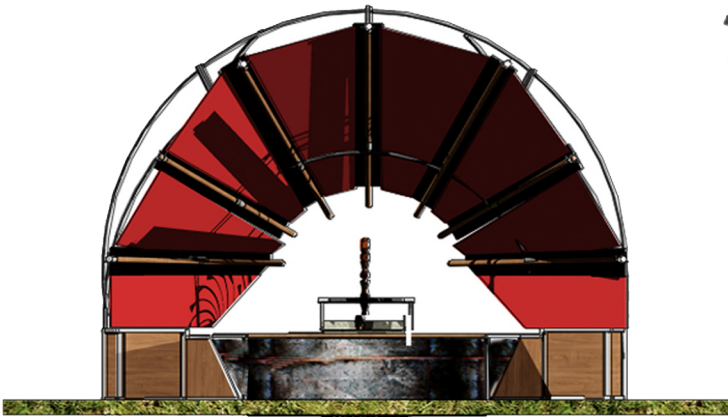

## Sculptural Bar Hire Information

The “Kinetica Brothers’ Mechanical Punch Bar” is a unique and spectacular piece. This free standing “pop-up” installation can be erected in virtually any location inside or out and provide covered high-volume bar service or just be an eye catching centrepiece for a private event

# Bar Technical Information

7 Meters

7 meters

6.5 meters

Bar serving area 4.5 to 6.5 meters.

Mechanical water sculpture centrepiece.

Projecting lighting effect on canopy.

Front LED display.

Bar Service Lighting.

Shelving.

Speed rails.

Till mount.

1 x 16 amp power feed required

2 days install time

4 x crew

Plan of internal bar and sculpture.