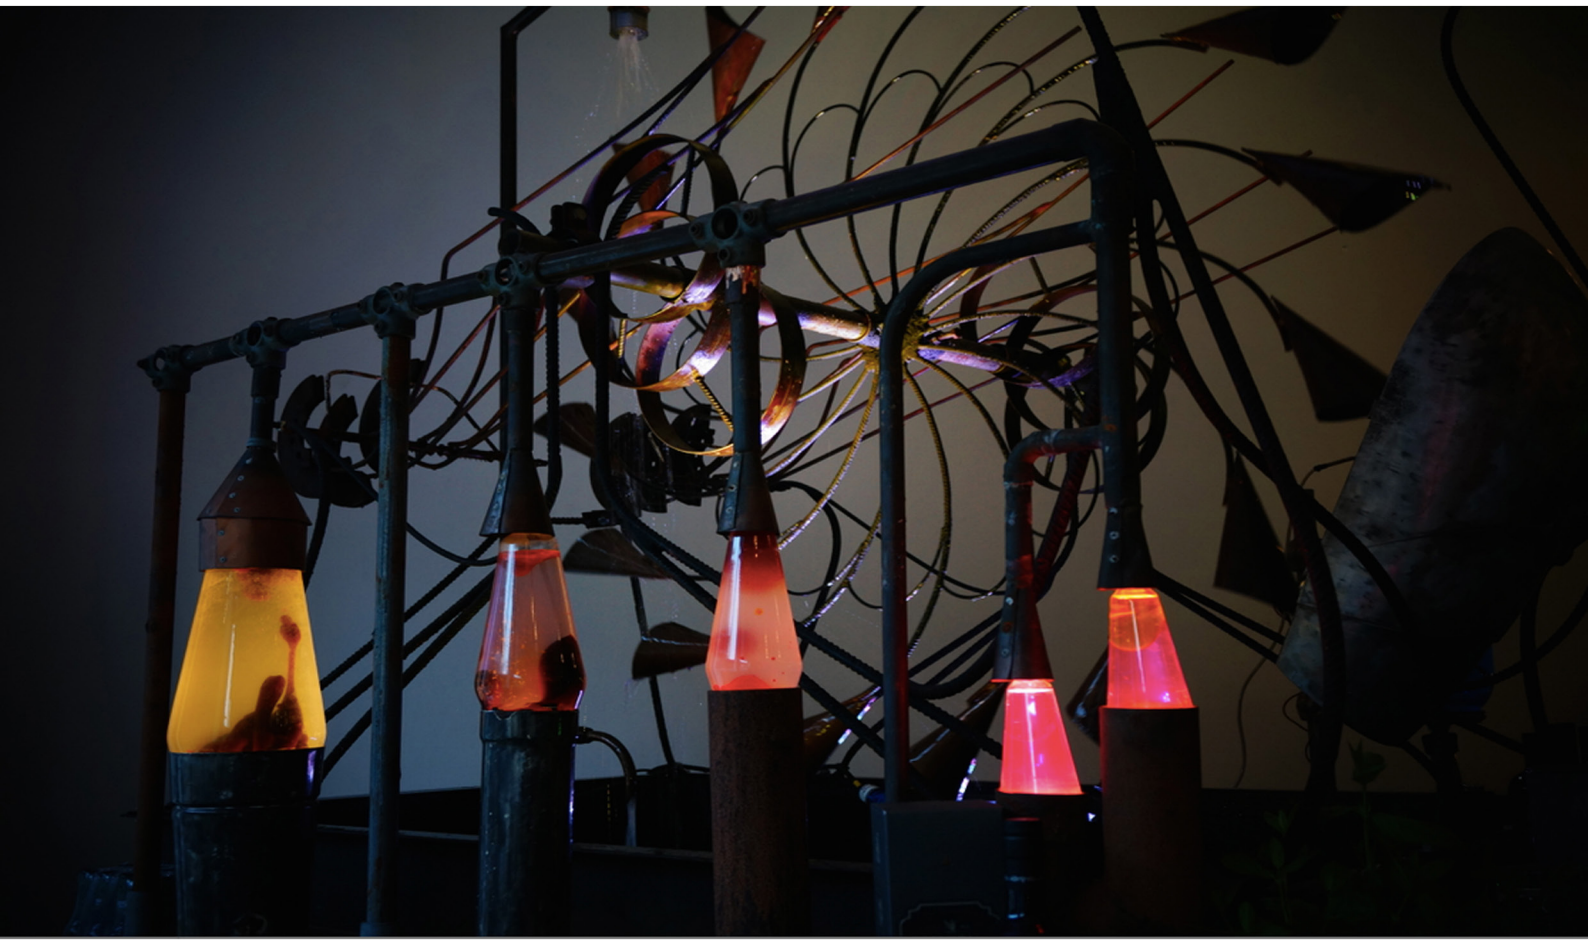

## Sculptural Bar Hire Information

The “Kinetica Brothers’ Mechanical Punch Bar” is a unique and spectacular piece. This free standing “pop-up” installation can be erected in virtually any location inside or out and provide covered high-volume bar service or just be an eye catching centrepiece for a private event

# Bar Technical Information

7 Meters

7 meters

6.5 meters

Bar serving area 4.5 to 6.5 meters.

Mechanical water sculpture centrepiece.

Projecting lighting effect on canopy.

Front LED display.

Bar Service Lighting.

Shelving.

Speed rails.

Till mount.

1 x 16 amp power feed required

2 days install time

4 x crew

Plan of internal bar and sculpture.