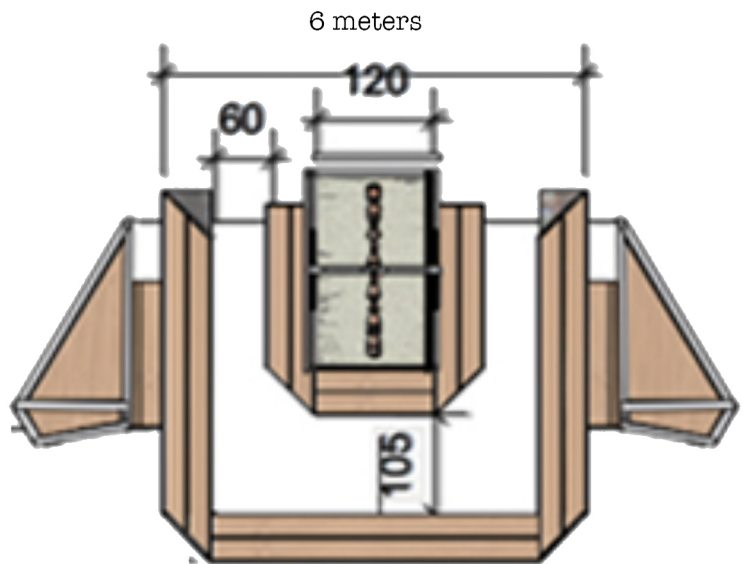

# Bar Technical Information

7 Meters

7 meters

6.5 meters

Bar serving area 4.5 to 6.5 meters.

Mechanical water sculpture centrepiece.

Projecting lighting effect on canopy.

Front LED display.

Bar Service Lighting.

Shelving.

Speed rails.

Till mount.

1 x 16 amp power feed required

2 days install time

4 x crew

Plan of internal bar and sculpture.