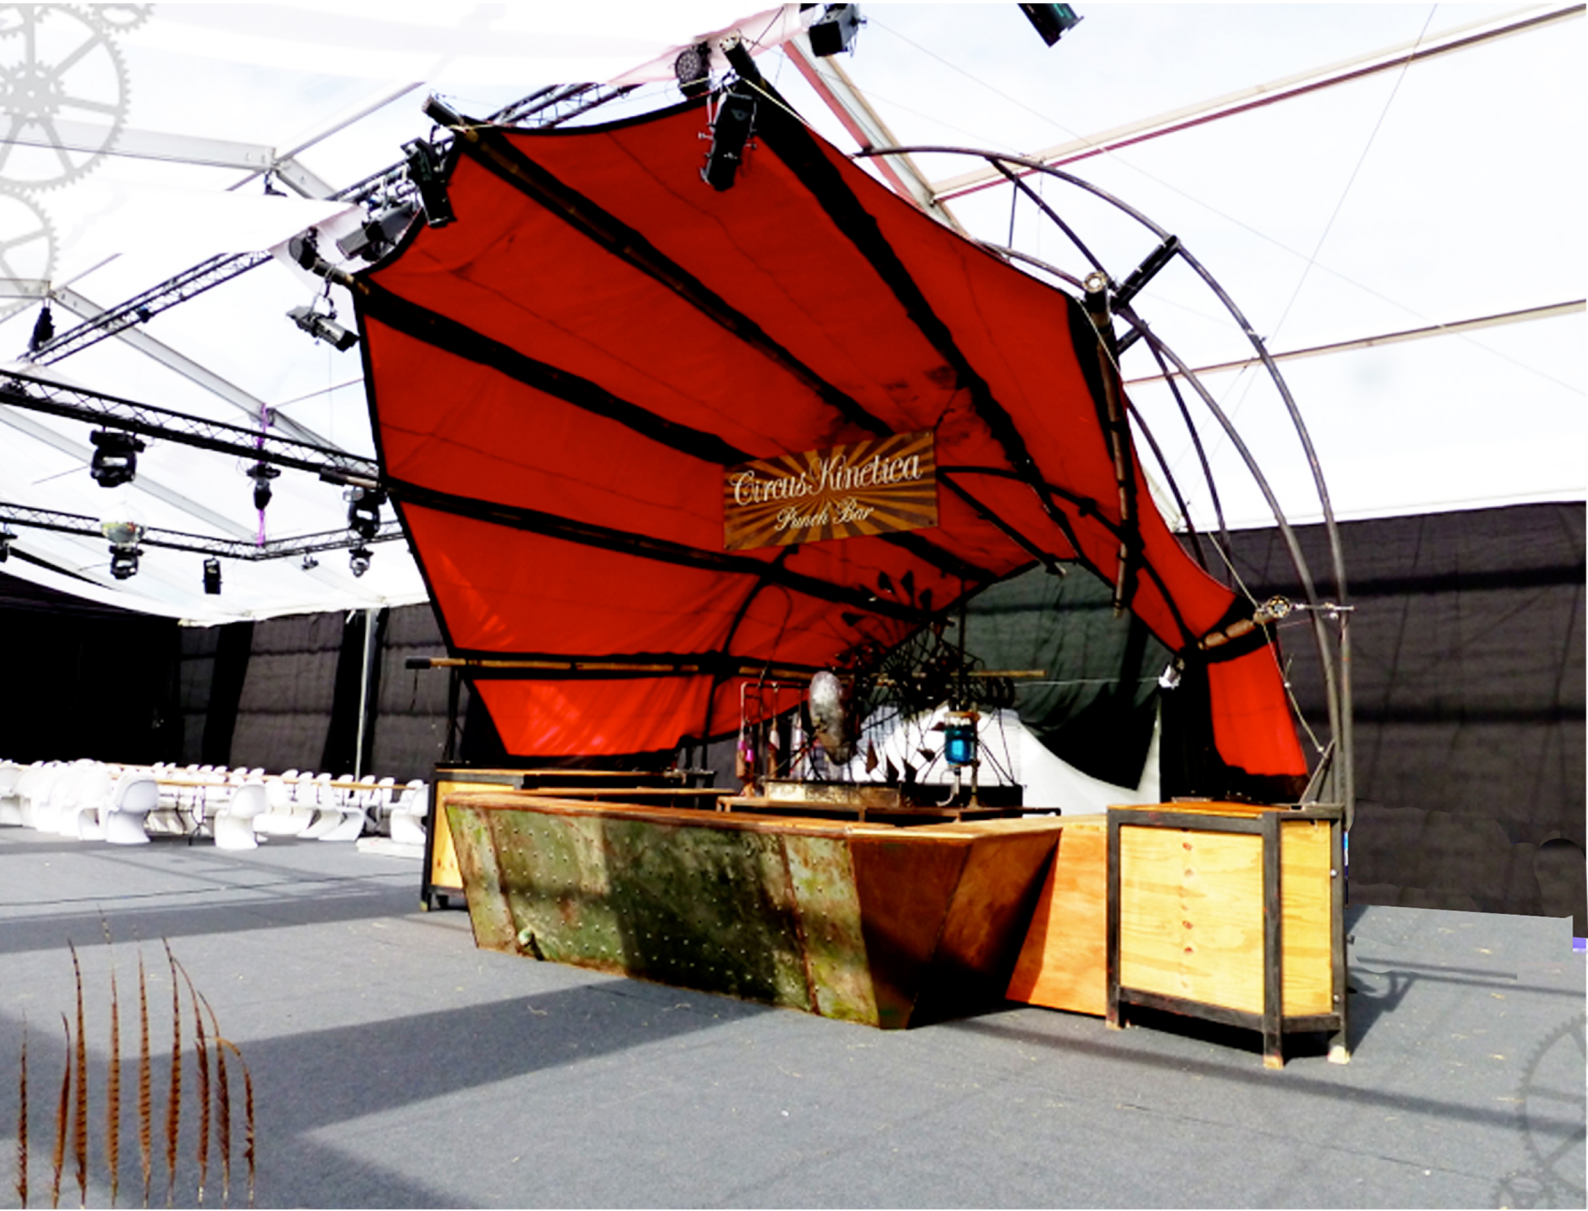

## Sculptural Bar Hire Information

The “Kinetica Brothers’ Mechanical Punch Bar” is a unique and spectacular piece. This free standing “pop-up” installation can be erected in virtually any location inside or out and provide covered high-volume bar service or just be an eye catching centrepiece for a private event

# Bar Technical Information

7 Meters

7 meters

6.5 meters

Bar serving area 4.5 to 6.5 meters.

Mechanical water sculpture centrepiece.

Projecting lighting effect on canopy.

Front LED display.

Bar Service Lighting.

Shelving.

Speed rails.

Till mount.

1 x 16 amp power feed required

2 days install time

4 x crew

Plan of internal bar and sculpture.